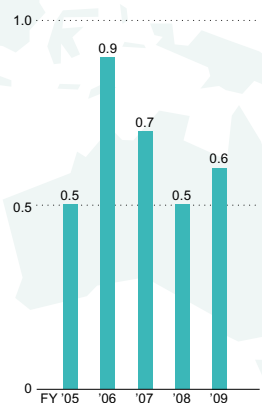

Sales in Europe
(Billion ¥)