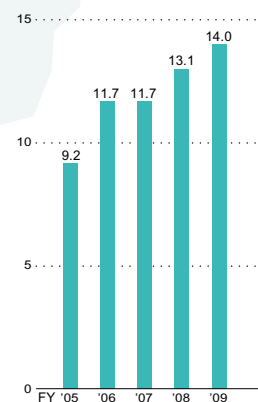

In Hong Kong, Fujitec is supplying a total of 41 elevators and escalators for the six super high-rise condominium building and commercial facility, the Hermitage located next to the Olympic Station. Additionally, they will supply a total of 53 elevators and escalators for a high-rise condominium building and commercial facility next to Tseung Kwan O Station.

In Taiwan, Fujitec delivered ten elevators for the World Games Stadium in Kaohsiung City and received a comprehensive order for a total of 59 elevators, escalators and moving walks for Shin Kong Mitsukoshi Department Store, Zuoying, also in Kaohsiung City.

Sales in East Asia (Billion ¥)