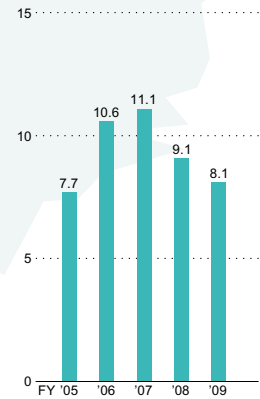

Sales in North America (Billion ¥)